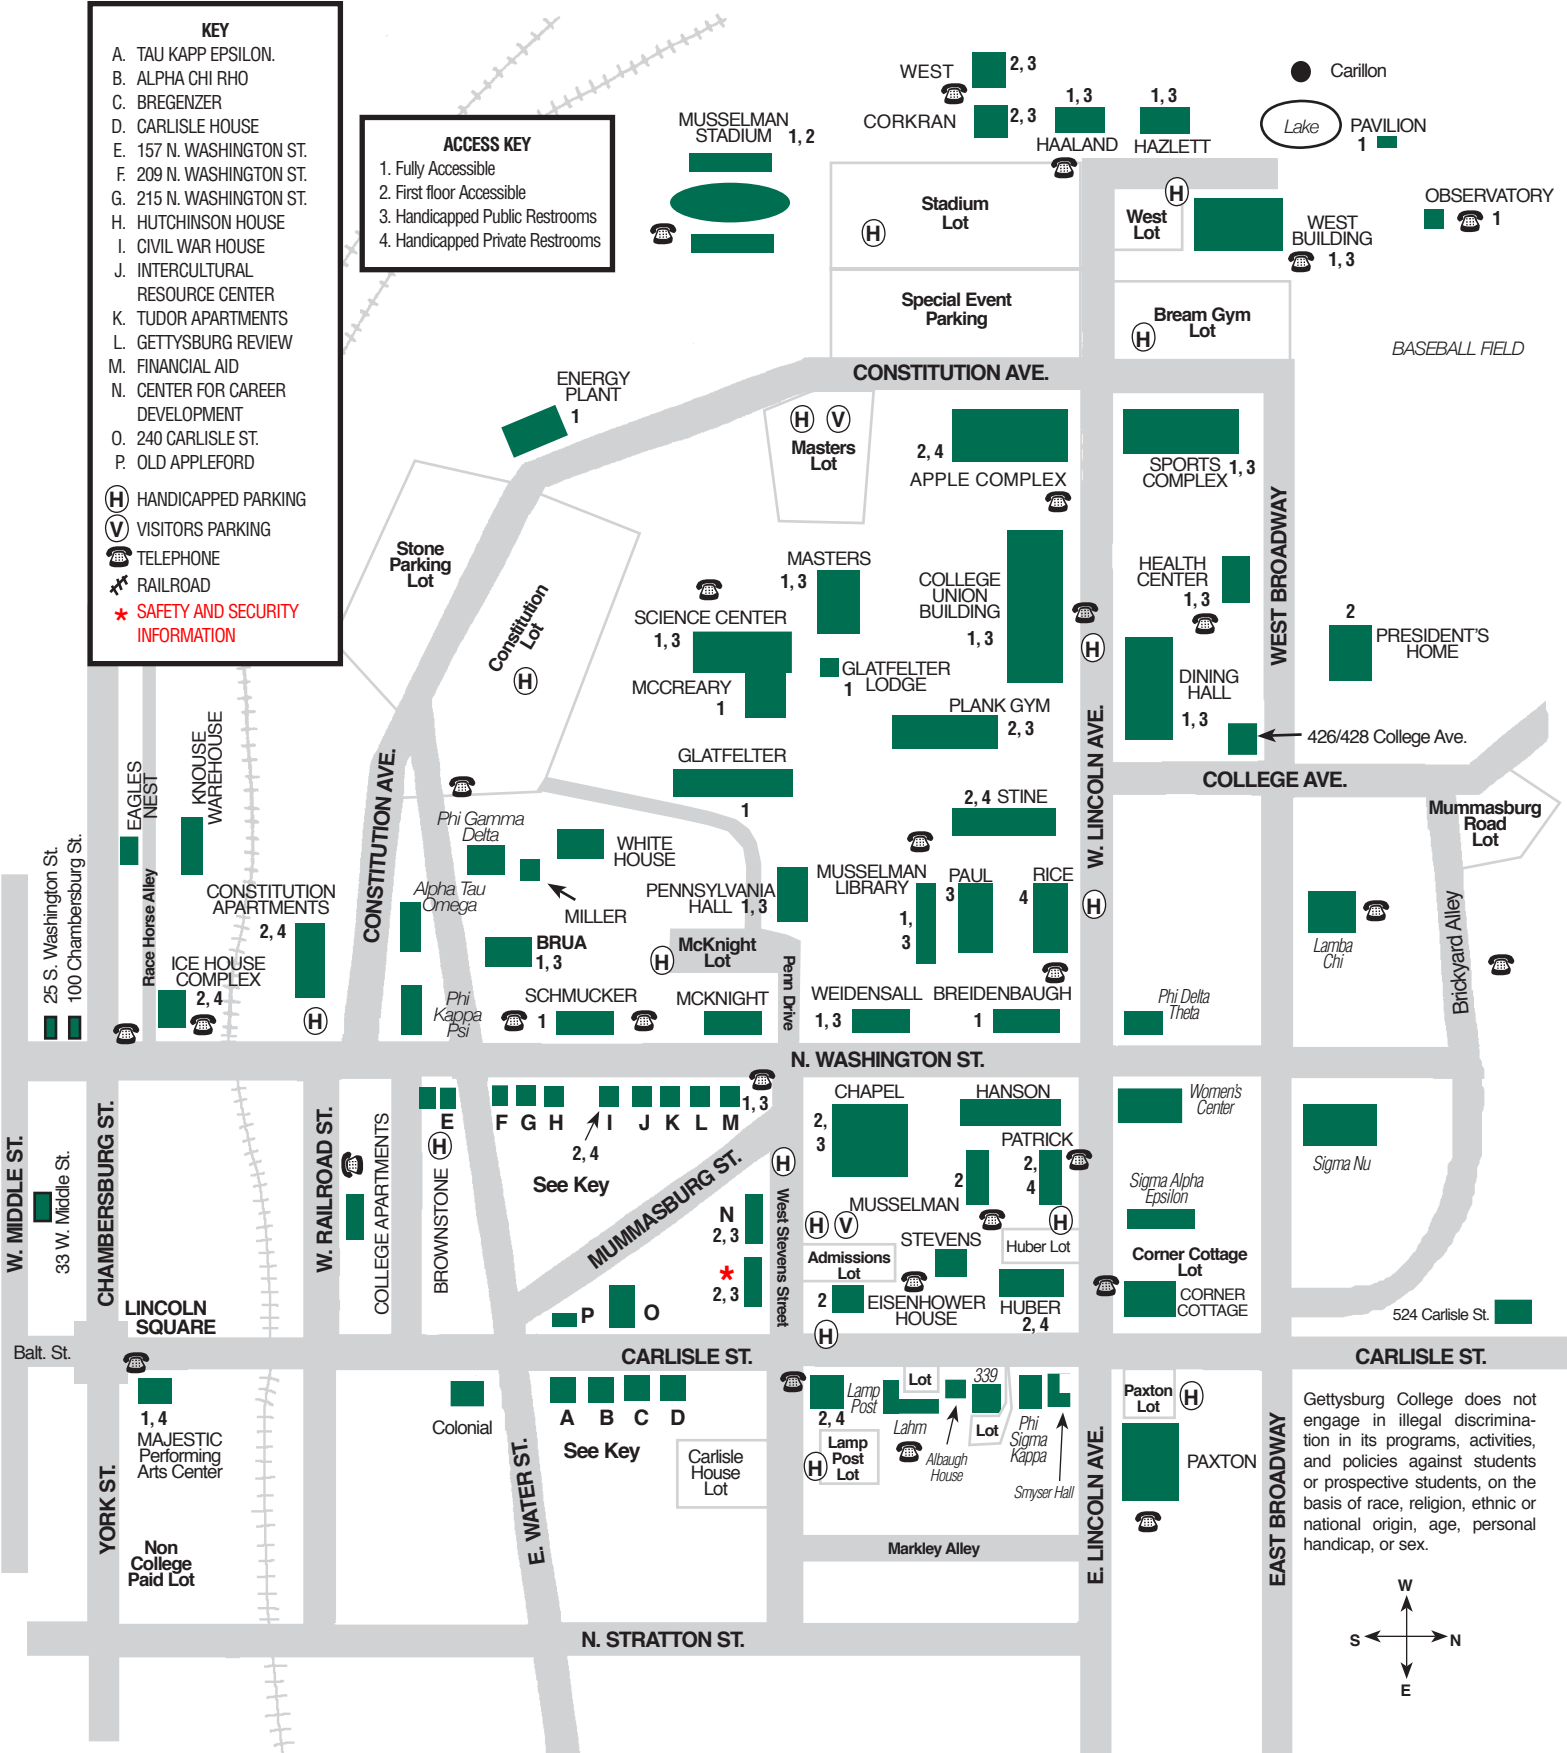

KEY

- A. TAU KAPP EPSILON.
- B. ALPHA CHI RHO
- C. BREGENZER
- D. CARLISLE HOUSE
- E. 157 N. WASHINGTON ST.
- F. 209 N. WASHINGTON ST.
- G. 215 N. WASHINGTON ST.
- H. HUTCHINSON HOUSE
- I. CIVIL WAR HOUSE
- J. INTERCULTURAL RESOURCE CENTER
- K. TUDOR APARTMENTS
- L. GETTYSBURG REVIEW
- M. FINANCIAL AID
- N. CENTER FOR CAREER DEVELOPMENT
- O. 240 CARLISLE ST.
- P. OLD APPLEFORD

ACCESS KEY

- 1. Fully Accessible
- 2. First floor Accessible
- 3. Handicapped Public Restrooms
- 4. Handicapped Private Restrooms

- (H) HANDICAPPED PARKING
- (V) VISITORS PARKING
- ☎ TELEPHONE
- 🚂 RAILROAD
- ★ SAFETY AND SECURITY INFORMATION